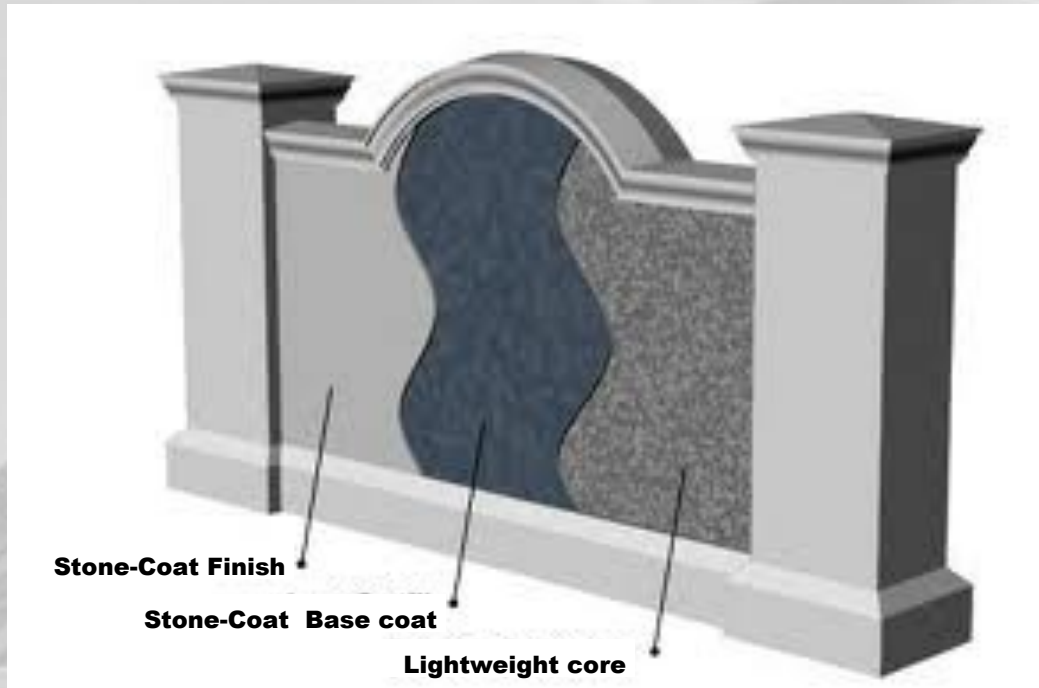

Creative Monument Signs

CALL US NOW on 0115 985 9100

sales@roygeddesbricks.co.uk

www.roygeddesbricks.co.uk

Roy Geddes Bricks, Ropewalk House, 2 Cottage Terrace, The Ropewalk, Nottingham, NG1 5DX